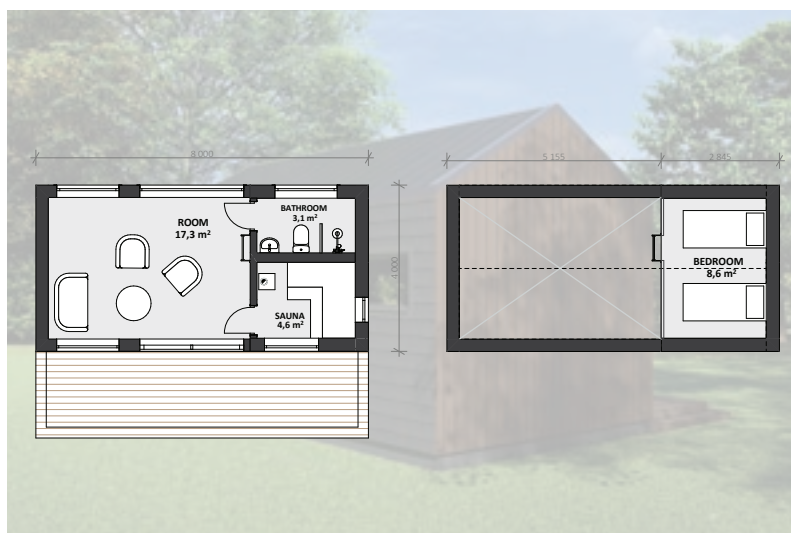

EASY-TO-ASSEMBLE TIMBER FRAME SAUNA HOUSE

Living area - 33,60 m²
Building area - 32,00 m²

WHY CHOOSE MODERN HOUSE?

- ✓ TOP QUALITY
- 💡 ENERGY EFFICIENCY
- 🏠 MODERN DESIGN
- 📐 THOUGHTFUL PLANNING
- 🔧 CUSTOMIZED APPROACH AVAILABLE

MODERN HOUSE OFFERS:

- ✓ DESIGN SERVICES
  (ARCHITECTURAL, HOME, CONSTRUCTION DESIGN)
- ✓ PRIVATE HOUSE CONSTRUCTION
- ✓ MODULAR HOUSE CONSTRUCTION
- ✓ CONSTRUCTION OF INDIVIDUAL PROJECTS
- ✓ 3D MODELING AND VISUALIZATION
- ✓ BUILDING PROJECT APPROVAL
  WITH LOCAL AUTHORITIES
- ✓ STRUCTURAL DESIGN PROJECTS FOR
  TIMBER FRAME BUILDINGS