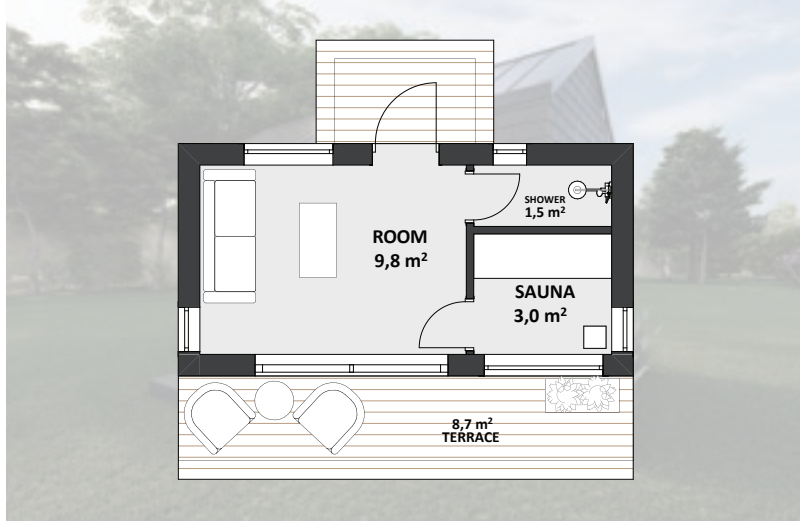

EASY-TO-ASSEMBLE TIMBER FRAME SAUNA HOUSE

Living area - 14,30 m²
Building area - 19,20 m²

WHY CHOOSE MODERN HOUSE?

- ✓ TOP QUALITY
- 💡 ENERGY EFFICIENCY
- 🏠 MODERN DESIGN
- 📐 THOUGHTFUL PLANNING
- 🤝 CUSTOMIZED APPROACH AVAILABLE

MODERN HOUSE OFFERS:

- ✓ DESIGN SERVICES
  (ARCHITECTURAL, HOME, CONSTRUCTION DESIGN)
- ✓ PRIVATE HOUSE CONSTRUCTION
- ✓ MODULAR HOUSE CONSTRUCTION
- ✓ CONSTRUCTION OF INDIVIDUAL PROJECTS
- ✓ 3D MODELING AND VISUALIZATION
- ✓ BUILDING PROJECT APPROVAL
  WITH LOCAL AUTHORITIES
- ✓ STRUCTURAL DESIGN PROJECTS FOR
  TIMBER FRAME BUILDINGS