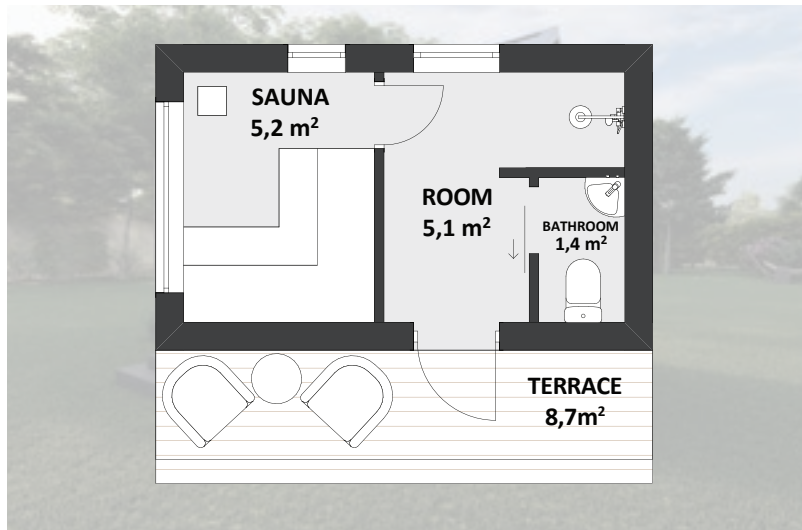

EASY-TO-ASSEMBLE TIMBER FRAME SAUNA HOUSE

Living area - 11,57 m²
Building area - 16,64 m²

WHY CHOOSE MODERN HOUSE?

TOP QUALITY

ENERGY EFFICIENCY

MODERN DESIGN

THOUGHTFUL PLANNING

CUSTOMIZED APPROACH
AVAILABLE

MODERN HOUSE OFFERS:

- ✓ DESIGN SERVICES
  (ARCHITECTURAL, HOME, CONSTRUCTION DESIGN)
- ✓ PRIVATE HOUSE CONSTRUCTION
- ✓ MODULAR HOUSE CONSTRUCTION
- ✓ CONSTRUCTION OF INDIVIDUAL PROJECTS
- ✓ 3D MODELING AND VISUALIZATION
- ✓ BUILDING PROJECT APPROVAL
  WITH LOCAL AUTHORITIES
- ✓ STRUCTURAL DESIGN PROJECTS FOR
  TIMBER FRAME BUILDINGS