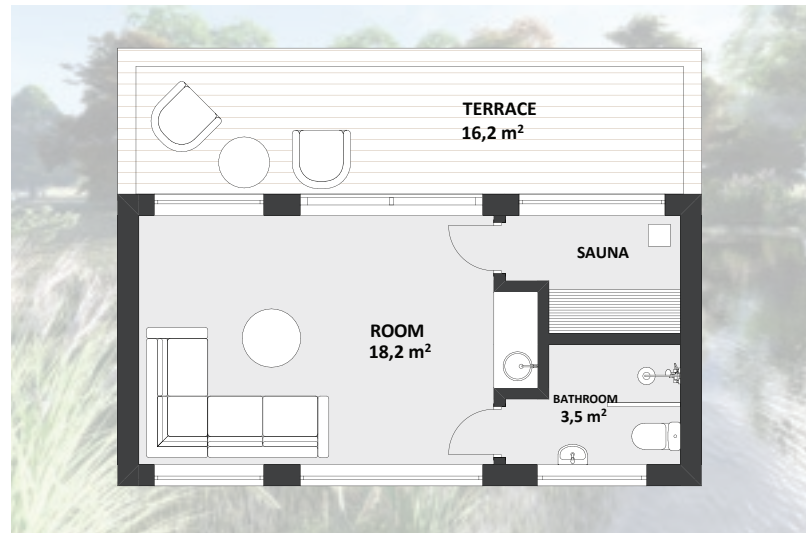

EASY-TO-ASSEMBLE TIMBER FRAME SAUNA HOUSE

Living area - 25,50 m²
Building area - 32,00 m²

WHY CHOOSE MODERN HOUSE?

TOP QUALITY

ENERGY EFFICIENCY

MODERN DESIGN

THOUGHTFUL PLANNING

CUSTOMIZED APPROACH
AVAILABLE

MODERN HOUSE OFFERS:

- ✓ DESIGN SERVICES
  (ARCHITECTURAL, HOME, CONSTRUCTION DESIGN)
- ✓ PRIVATE HOUSE CONSTRUCTION
- ✓ MODULAR HOUSE CONSTRUCTION
- ✓ CONSTRUCTION OF INDIVIDUAL PROJECTS
- ✓ 3D MODELING AND VISUALIZATION
- ✓ BUILDING PROJECT APPROVAL
  WITH LOCAL AUTHORITIES
- ✓ STRUCTURAL DESIGN PROJECTS FOR
  TIMBER FRAME BUILDINGS